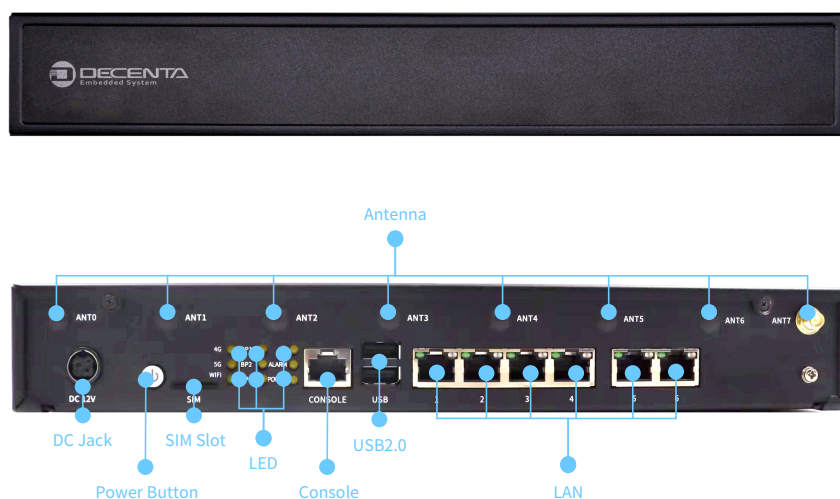

SDW02 Specification

Overview

Decenta SDW02 features with low power consumption and high performance. With Built-in Intel functions, supports IPsec/SSL VPN, AES and other general encryption algorithms. PCIe x4 slot allows more diverse I/O, and the three Mini-PCIE interfaces can expand LTE, WIFI functions and 5G, brings more link options for SD-WAN application.

I/O Overview

Specifications

Model		S20-C3000-SDW02	
Form Factor		1U Rackmount	
Processor	CPU	Intel® Atom® C3000 Series Processor	
Memory	Type	1x DDR4 2400MHz SO-DIMM Memory	
	Capacity	Max. 32GB	
Network	Ethernet	Controller	4x Intel® i211 1x Marvell 88E1543
		Connector	6x 1Gbe RJ45 or 4x 1Gbe RJ45 + 2x Gbe SFP
	Bypass		2 Pairs Gen3, Optional
	WLAN		1x M.2 B-Key 3042 Slot, Co-lay with Mini-PCIe
	4G		1x Mini PCIe for LTE, with SIM Slot
	5G		1x M.2 B key-3042 for 5G, with SIM Slot
	Storage	mSATA	1
SATA		1x 2.5" SATA HDD	
eMMC		1, Reserved	
Expansion	PCIe	1x PCIe X8 Slot, Max support X8(due to CPU)	
I/O	Front	LAN	6, 2 Combo with SFP
		Console	1x RJ45
		USB 2.0	2
		LED	6 (1x4G, 1x5G,1xWiFi, 1x Power,1xHA, 1x Alarm) 2x Bypass, optional
		SIM Slot	1, dual SIM cards, support 4G/5G
		Power Button	1
		DC Jack	1
	Internal	Power Connector	1x 4-pin ATX
Environment	Temperature	Operating	0°C ~ 40°C
		Storage	-20°C ~ 60°C
	Humidity	Operating	10%~90% non-condensing
		Storage	5%~95% non-condensing
	Noise Value		48dB
Feature	TPM		Y, Reserved
	Watchdog Timer		1~255 steps by software programmable
	GPIO		Y(4 bits input, 4 bits output)
	Intel® QAT		Y
	Intel® Virtualization Technology		Y
Bios		Insyde	
OS		Linux CentOS7	
Dimensions		300mm x 205mm x 44.5mm	
Power		60W Power supply(Support Redundant power supply)	
Accessory		1x 60W Adaptor 2x Antenna	